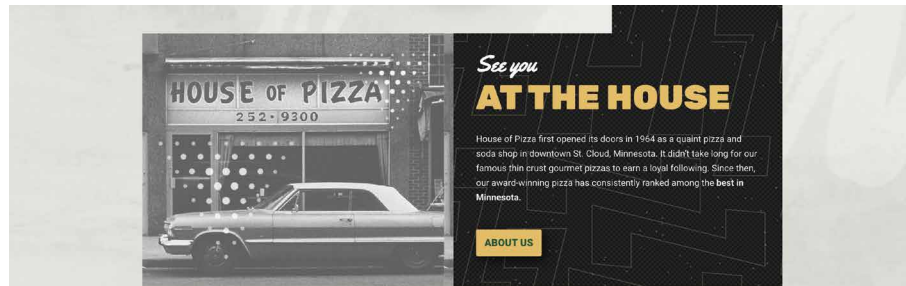

Experience the
HOUSE DIFFERENCE

No matter how you choose to experience the House, we'll serve you with a smile and a side of our special sauce.

[CONTACT US](#)